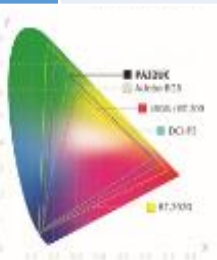

Experience Professional Monitor with Special Saving

ASUS ProArt Monitors

Model	Part #/SKU	MSRP	Spec Description	Q1 20' IR
PA24AC*	PA24AC - 5QP233	\$ 399	24" WUXGA, IPS, HDR-10, 100% sRGB, USB-C™, VESA DisplayHDR 400	\$ 22.50
PA27AC*	PA27AC - 2MH505	\$ 699	27" WQHD, HDR-10, 100% sRGB, Thunderbolt™ 3	\$ 38.50
PA328Q*	PA328Q - 1F7461	\$ 899	32" 4K, IPS, Color Accuracy $\Delta E < 2$, 100% sRGB	\$ 63.00
PA329C*	PA329Q - 3P5454	\$ 1,099	32" 4K, IPS, Quantum Dot, 99.5% Adobe RGB, Color Accuracy $\Delta E < 2$	\$ 77.00
PA34VC	PA34VC - 6JR234	\$ 999	34", UWQHD, HDR10, 100% sRGB, Color Accuracy $\Delta E < 2$, Thunderbolt™ 3	\$ 70.00
PA32UCX	PA32UCX - 6KD025	\$ 3,999	32", 4K, HDR10 HLG, Mini LED Backlight, 1000+ zones local dimming, Thunderbolt™ 3	\$ 280.00
PQ22UC	PQ22UC - 6KC414	\$ 3,999	21.6" 4K OLED, Portable, 99% DCI-P3, HDR-10, HLG, Dolby Vision	\$ 280.00
PA32UC	PA32UC - 6KD025	\$ 3,999	34" 4K UHD LED Gaming LCD Monitor, 60 Hz Refresh Rate, Dolby Vision, HDR-10	\$ 98.00

Bring out the true beauty of your pictures

The ProArt Series achieves a wide color coverage to exceed industry standards by delivering 85% Rec. 2020, 99.5% Adobe RGB, 95% DCI-P3 and 100% sRGB. Designed to enhance the contrast between the brightest and darkest parts of an image, the panels feature HDR technology to deliver exceptional onscreen clarity and detail.